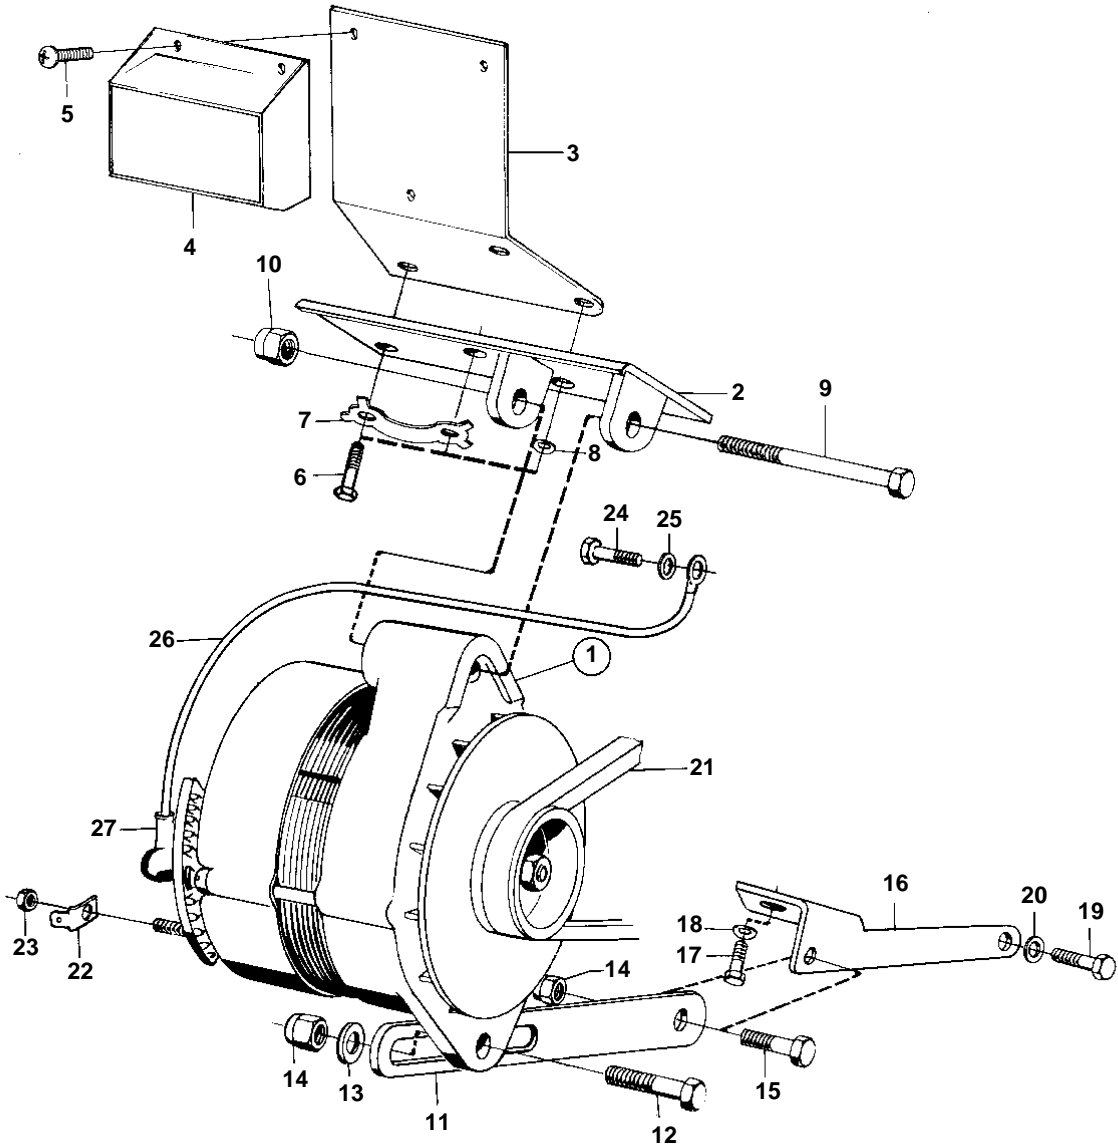

AQD21A, MD21A

3740

**AQD21A, MD21A**

REF	PART NO.	QTY	DESCRIPTION	SEE SEC.	NOTES
1	834610	1	Alternator		COMPONENTS NOT STOCKED AS SPARE.
				12837	
		1			DRY BEARING BUSHING., 12V MO-XXXX/151310
				12837	
	841380	1	Alternator		DRY BEARING BUSHING.
				12837	
	841770	1	Alternator		MOXXXX/200255-
			Bulletin 49-04	49-04-EN	Alternators
1				12838	
	827303	1	Alternator		24V EXCL SPEC 867038
				12836	
2	819911	1	Bracket		
3		1	Bracket		24V
4		1	Relay		24V
5		3	Cross recessed screw		
6	955295	3	Hexagon screw		
7		1	Washer		
8	941907	1	Spring washer		
9	955700	1	Hexagon screw		
10	950375	1	Lock nut		
11	807185	1	Tensioner		
12	955298	1	Hexagon screw		
13	191172	1	Washer		
14	963106	2	Lock nut		
15	955295	1	Hexagon screw		
16		1	Bracket		MO-XXXX/189711
		1	Bracket		MOXXXX/189712-
17	955295	1	Hexagon screw		
18	941907	1	Spring washer		MO-XXXX/189711
	955894	1	Washer		MOXXXX/189712-
19		1	Hexagon screw		SEE GROUP 2A
20	17896	1	Spring washer		SEE GROUP 2A
21	829207	1	V-belt		
22	829311	1	Tab		24V
23		1	NUT SCREW		
24	940199	1	Hexagon screw		
25	941907	1	Spring washer		
26		X	CABLES AND CABLE TERMINALS	12858	
27	76614	1	Rubber collar		EARLY TYPE